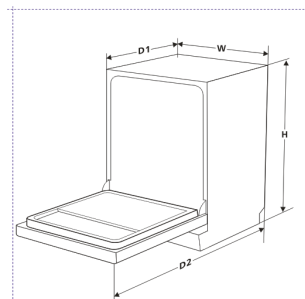

Height (H)	845mm
Width (W)	598mm
Depth (D1)	600mm (with the door closed)
Depth (D2)	1175mm (with the door opened 90°)